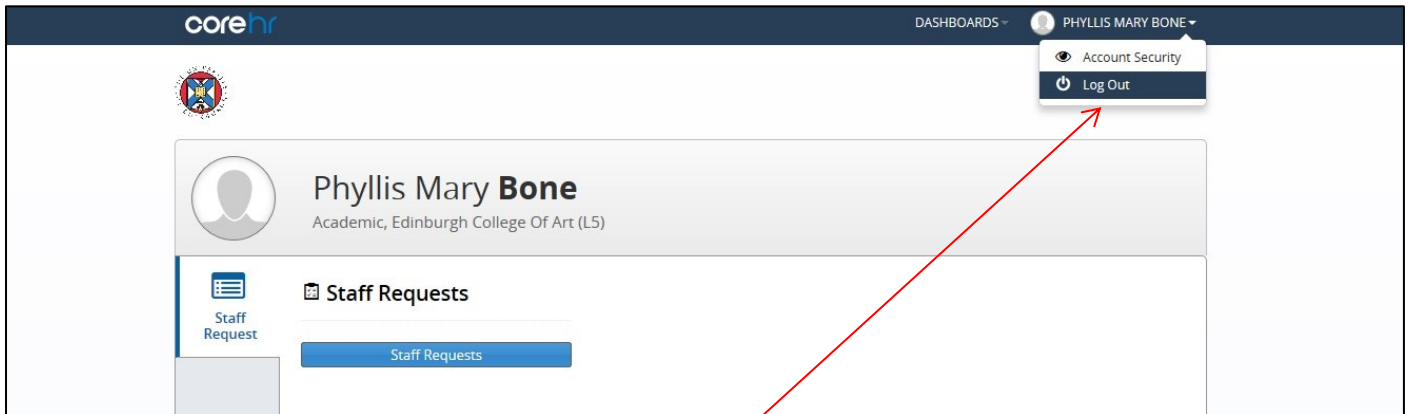

## How to exit eRecruitment

From the Core Portal screen.

Click on your name in the top right corner, then click on **Log Out**.