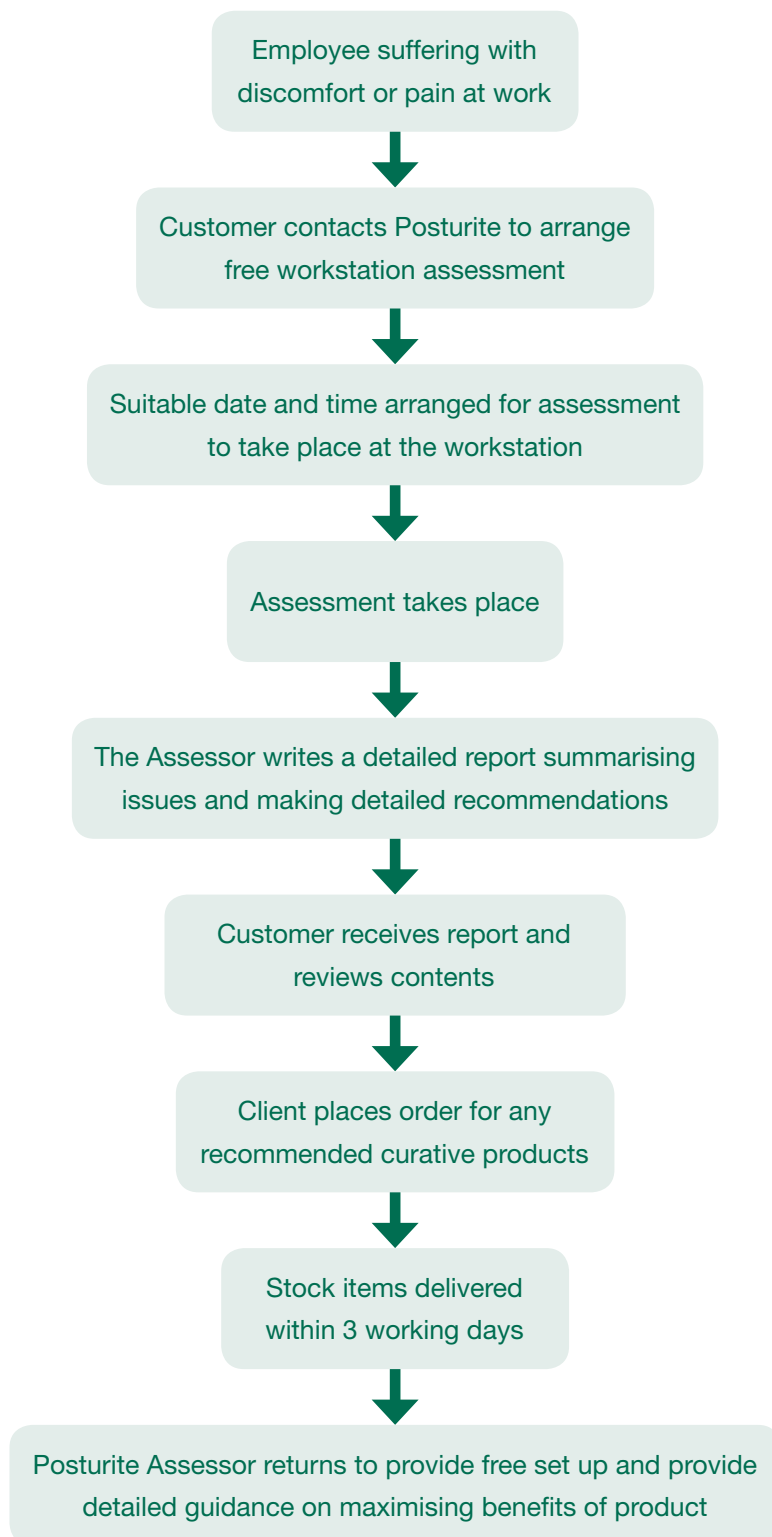

## Assessment Services

### Why use Posturite

- Fast turnaround - assessment takes place within 5 working days from initial request being made
- Many products are provided on a 14 day sale or return basis - speak to us for details
- A national network of qualified DSE Assessors supported by qualified Physiotherapists and Ergonomists
- Huge stock holding means we can provide products swiftly to resolve issues promptly
- Posturite are the leading UK provider of ergonomic workstation accessories